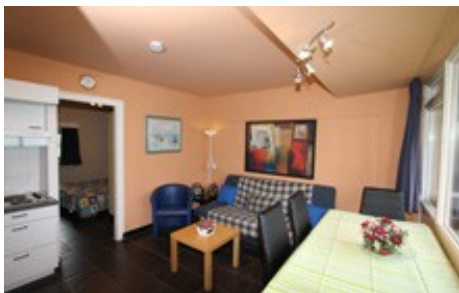

Living

Colour television	1	1	1	2
Digibox	1	1	1	1
DVD player	1	1	1	1
Radio / CD player	1	1	1	1
Tablecloth	1	1	1	1
Table protector	1	1	1	1
Ceiling lamp	1	1	1	1
Scatter cushions	2	2	4	4
Carpets (on request)		1	1	1
Side tables		1	1	1
Lounge Table		1	1	1