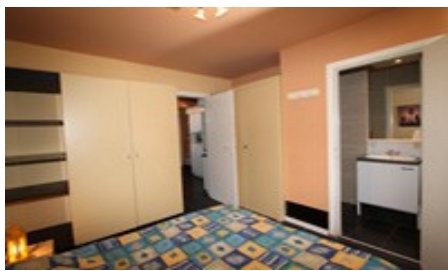

Studio Dahlia	Appartement Acacia / Orchidee	Appartement Dahlia Central Garden	Appartement Dahlia Private Garden

Bedroom(s)

Pillows	4	5	10	10
Duvets	1	2	6	6
Matress protector	1	2	6	6
Hangers	4	8	16	16
Cot	1	1	1	1
Electric safe				1