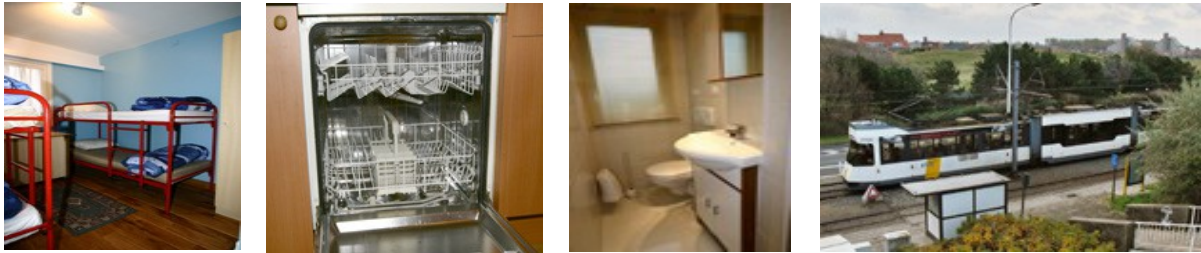

You must bring the necessary products (rinsing agent, washing products, ...) for the dishwasher in Dahlia.

Sheets and towels are not available in this apartment formula. These can be brought along and / o be rented through the services of the park. The double beds are 160 cm, the single beds 80 cm and the sofa-beds 140 cm.

These pictures are examples of how our apartments look like. It should be noted however that each apartment is decorated differently. These pictures are therefore not contractual for your booking.

Do not hesitate to contact your local representatives if you notice at your arrival that something is missing in her apartment.