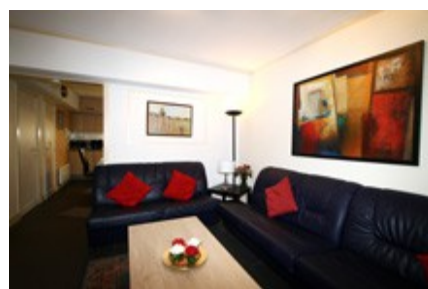

Living

Colour television	1	1	1	2
Digibox	1	1	1	1
DVD player	1	1	1	1
Radio / CD player	1	1	1	1
Tablecloth	1	1	1	1
Table protector	1	1	1	1
Ceiling lamp	1	1	1	1
Scatter cushions	2	2	4	4
Carpets (on request)		1	1	1
Side tables		1	1	1
Lounge Table		1	1	1