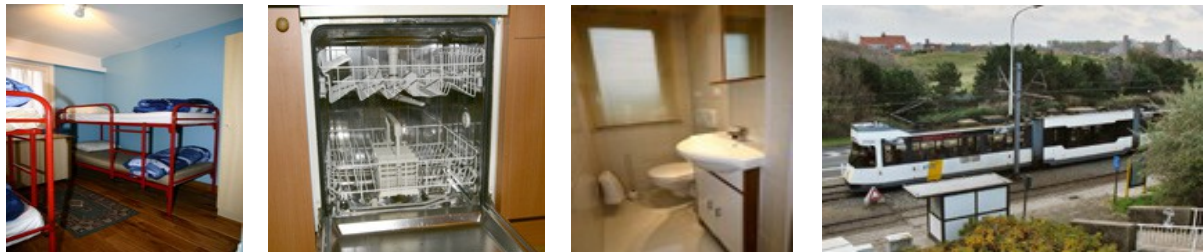

You must bring the necessary products (rinsing agent, washing products, ...) for the dishwasher in Dahlia.

Sheets and towels are not available in this apartment formula. These can be brought along and / o be rented through the services of the park. The double beds are 160 cm, the single beds 80 cm and the sofa-beds 140 cm.