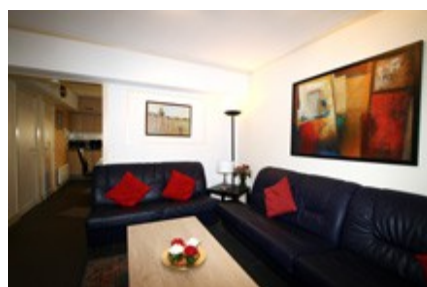

Living

Colour television	1	1	1	2
Digibox	1	1	1	1
DVD player	1	1	1	1
Radio / CD player	1	1	1	1
Tablecloth	1	1	1	1
Table protector	1	1	1	1
Ceiling lamp	1	1	1	1
Scatter cushions	2	2	4	4
Carpets (on request)		1	1	1
Side tables		1	1	1
Lounge Table		1	1	1